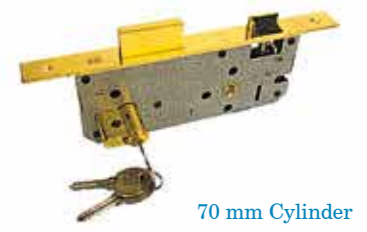

Type : Single Turn / Finish : CP
Size : 25 mm Backset

Lockbody - Closed

Type : N7011-45 / Finish : BP
Size : 45 mm Backset - 85 mm Centre

Lockbody - Closed "ROCK"

Finish : CP
Size : 45 mm Backset - 85 mm Centre