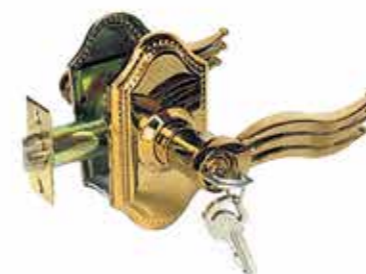

"JANES" Entrance Lockset