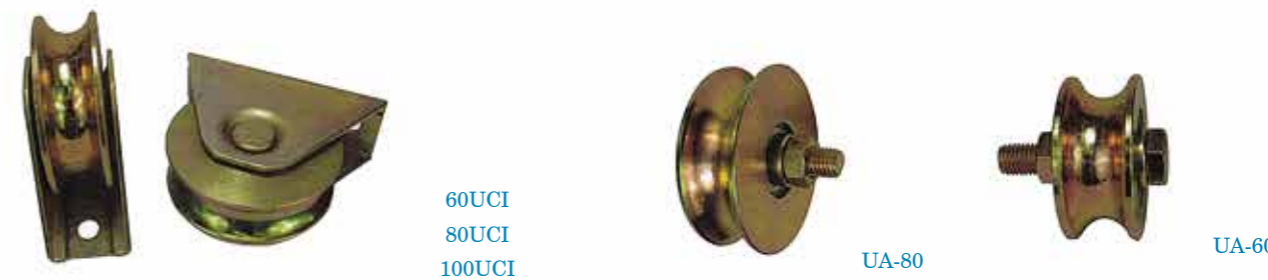

Sliding Gate Wheel

Type : "U" Type Groove / Finish : With Bracket
Size : 98 x 20 x 36 x 105 mm , 80 x 26 x 37 x 2.5 mm
100 x 26 x 37 x 2.5 mm

Type : "U" Type Groove
Size : 80 x 25 mm

Type : "U" Type Groove
Size : 60 x 26 mm