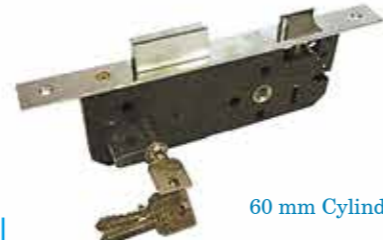

70 mm Cylinder

Type : 85-45 / Finish : SS [Brass]
Size : 45mm Backset - 85mm Centre

Lockbody - Closed

70 mm Cylinder

Finish : Satin Brass
Size : 45 mm Backset - 85 mm Centre

Lockbody - Closed

60 mm Cylinder