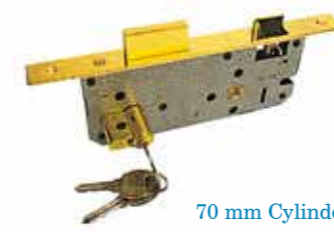

Lockbody - Closed

Type : N7011-45 / Finish : BP
Size : 45 mm Backset - 85 mm Centre