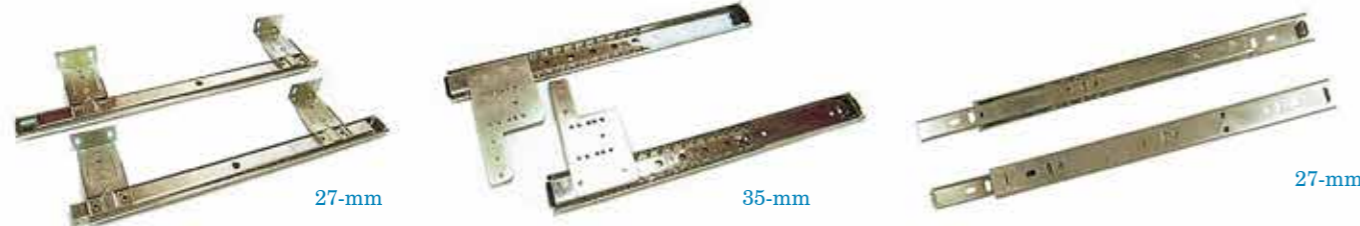

Keyboard Drawer Slides

Flipper Door Slides

Side Mounted Half Extention

27-mm

35-mm

27-mm

Type : Ball Bearuir,
Finish : Galvanized / Size : 35mm (14")

Type : 3504 / Finish : Galvanized
Size : 35 (14") , 40 (16") , 45 (18") , 50 (20") , 55 (22")

Type : Ball Bearing / Finish : Galvanized
Size : 25 (10") , 30 (12") , 35 (14") , 40 (16") , 45(18") , 50(20")