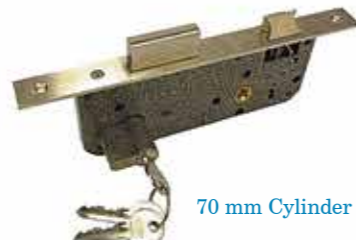

Lockbody - Closed

70 mm Cylinder

Finish : Satin Brass
Size : 45 mm Backset - 85 mm Centre