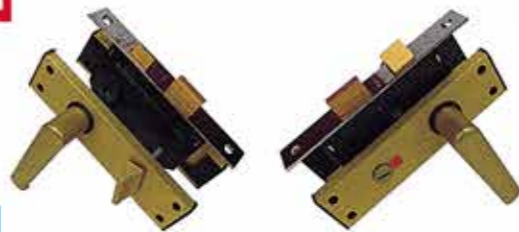

"UNION" Lockset

Type : "AMBASSADOR" / Finish : Gold