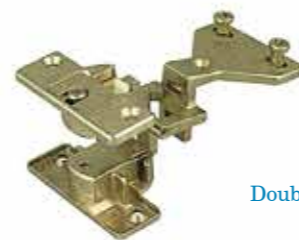

Straight

Size : 35 mm

Bend Hinges

Finish : BP / Size : 2"

Butterfly Hinges

Type : Left / Right / Finish : AB , GP / Size : 42 mm

File Cabinet Concealed Hinges

Single S/E

Double D/E

Type : SH - Italy / Size : 35 mm

SH 180°Hinges (Italy)

Full Bend

Straight

Type : SH - Italy / Size : 35 mm

Hydraulic Concealed Hinges

Half Bend