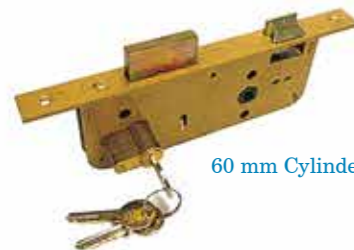

Lockbody - 4 Rod

Without Cylinder

Type : 950-4R / Finish : SS
Size : Backset - 85 mm Centre

Lockbody - "ICSA-ITALY"

60 mm Cylinder

Finish : Brass
Size : 40 mm Backset - 85 mm Centre

Lockbody - "TOVER-SPAIN"