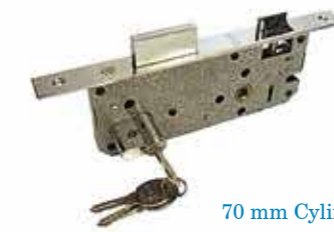

Lockbody - Closed "ROCK"

Finish : CP
Size : 45 mm Backset - 85 mm Centre