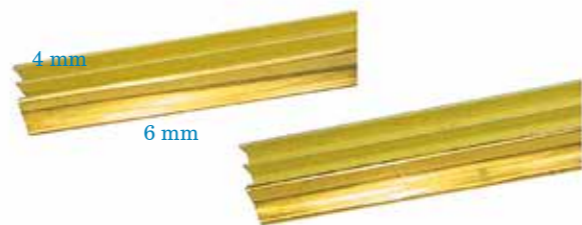

Type : "TECE" Melamine Liping / Size : 22 mm x 50 mtr

Sizes: 2x22mm, 0.5x22mm, 2x40mm

PVC "T" Railing - Convex

Finish : BP

Size : 12 mm x 3 mtr. , 18 mm x 3 mtr.

Molding Tape - Convex

Type : Self Adhesive / Finish : BP

Size : 5 , 6 , 10 , 12 , 15 , 16 , 19 mm x 3 mtr.

PVC Molding Tape [Edge Binding]

Type : Without Glue / Finish : Black

Size : 0.5 mm x 22 mm x 50 mtr. / 1.5 mm x 22 mm x 50 mtr.

PVC Glass "W" Railing

Type : Double Railing / Finish : BP , Size : 3.66 mtr. [12 ft.]