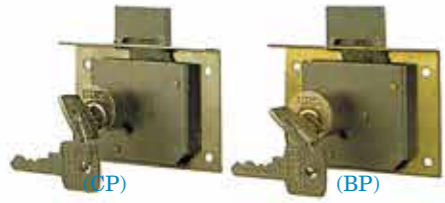

Drawer Lock - "CAS"Italy

Double Side Open Drawer Lock - "CAS" Italy

Type : 18C/30 / Finish : BP , CP
Size : 30 mm

Type : 402 "CAS" Italy / Finish : BP , CP / Size : 22 mm

Multi Drawer Lock - "CAS"Italy

Drawer Lock Double Turn