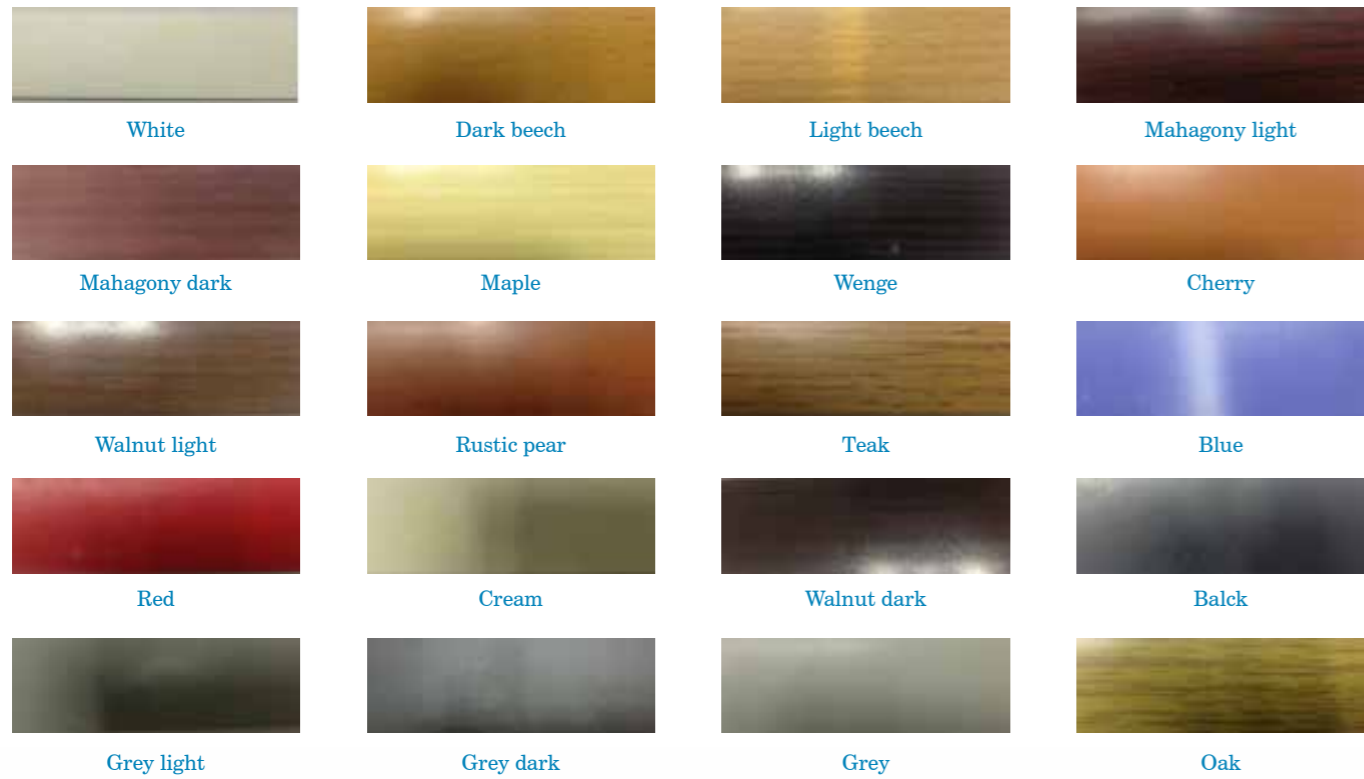

Sizes: 2x22mm, 0.5x22mm, 2x40mm

PVC "T" Railing - Convex

Finish : BP

Size : 12 mm x 3 mtr. , 18 mm x 3 mtr.

Molding Tape - Convex

Type : Self Adhesive / Finish : BP

Size : 5 , 6 , 10 , 12 , 15 , 16 , 19 mm x 3 mtr.

PVC Molding Tape [Edge Binding]

Type : Without Glue / Finish : Black

Size : 0.5 mm x 22 mm x 50 mtr. / 1.5 mm x 22 mm x 50 mtr.